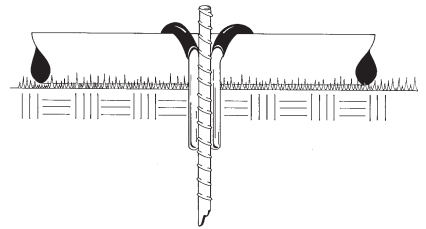

PIPE STABILIZER

Use between the sprinkler heads to control movement of the pipe
PS18 18" Pipe Stabilizer

**SPRINKLER STABILIZER**

Use to secure pipe and sprinkler heads to prevent movement,
vandalism and damage
SS24 24" Sprinkler Stabilizer

**SPRINKLER TIE**

Use to secure the sprinkler to the Sprinkler Stabilizer

ST9 9" Sprinkler Tie for shrubs
ST12 12" Sprinkler Tie for Pop-ups
Sold in Packs of 50

**RATCHET TOOL FOR SPRINKLER TIES**

RT Use to install Sprinkler Ties