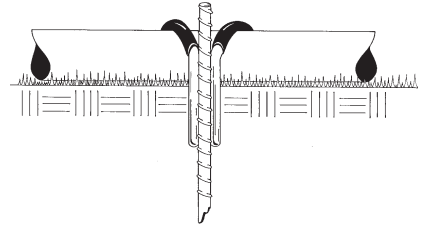

**PIPE STABILIZER**

Use between the sprinkler heads to control movement of the pipe  
PS18 18" Pipe Stabilizer

**SPRINKLER STABILIZER**

Use to secure pipe and sprinkler heads to prevent movement,  
vandalism and damage  
SS24 24" Sprinkler Stabilizer

**SPRINKLER TIE**

Use to secure the sprinkler to the Sprinkler Stabilizer

ST9 9" Sprinkler Tie for shrubs  
ST12 12" Sprinkler Tie for Pop-ups  
Sold in Packs of 50

**RATCHET TOOL FOR SPRINKLER TIES**

RT Use to install Sprinkler Ties