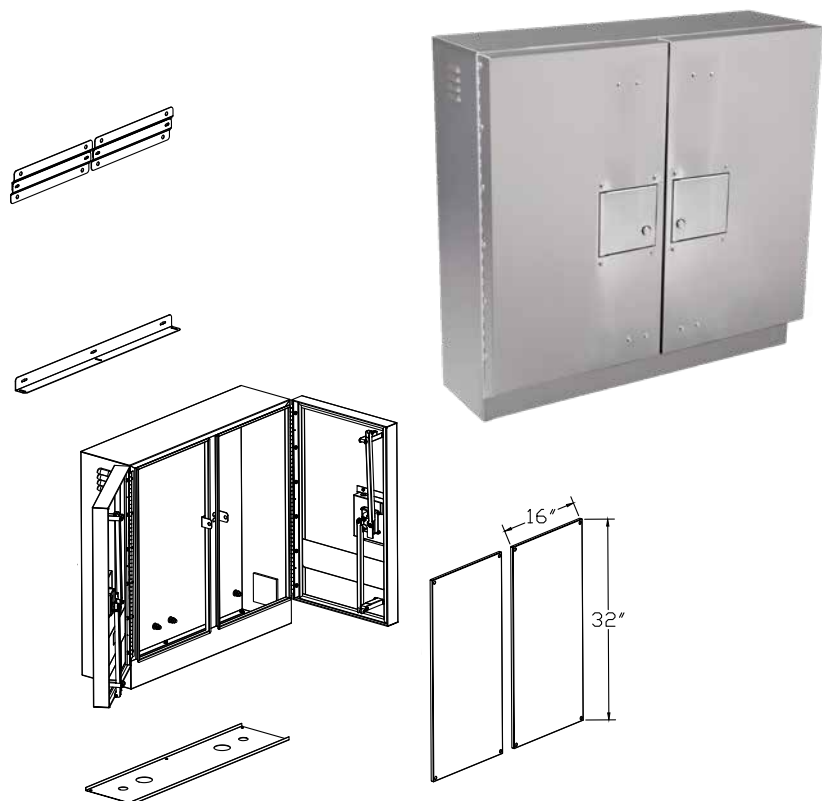

**SB-36SSW
36" Wide Enclosure**

- 36" Wide, 36" High, 12" Deep
- Three point locking doors
- Padlock security provisions
- Wall mount brackets and bottom plate included
- Two Pre-drilled removable backboards
- NEMA TYPE 3R Weatherproof

SPECIFICATION ON PAGE 17