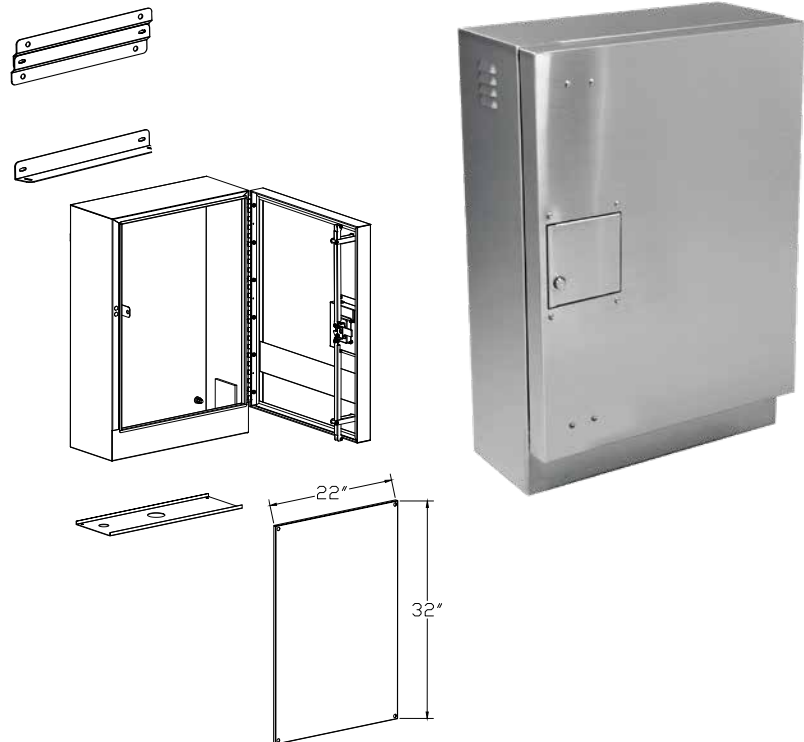

**SB-16SSW
16" Wide Enclosure**

- 16" Wide, 18" High, 10" Deep
- Two point locking door
- Padlock security provisions
- Wall mount brackets and bottom plate included
- Pre-drilled removable backboard
- NEMA TYPE 3R Weatherproof

SPECIFICATION ON PAGE 17**PED-16SSW
4" Riser Pedestal**

- 16" Wide, 4" High, 8" Deep
- Stainless Steel
- For optional floor mounting

**SB-18SSW
18" Wide Enclosure**

- 18" Wide, 36" High, 12" Deep
- Three point locking door
- Padlock security provisions
- Wall mount brackets and bottom plate included
- Pre-drilled removable backboard
- NEMA TYPE 3R Weatherproof

SPECIFICATION ON PAGE 17

**SB-24SSW
24" Wide Enclosure**

- 24" Wide, 36" High, 12" Deep
- Three point locking door
- Padlock security provisions
- Wall mount brackets and bottom plate included
- Pre-drilled removable backboard
- NEMA TYPE 3R Weatherproof

SPECIFICATION ON PAGE 17**SB-36SSW
36" Wide Enclosure**

- 36" Wide, 36" High, 12" Deep
- Three point locking doors
- Padlock security provisions
- Wall mount brackets and bottom plate included
- Two Pre-drilled removable backboards
- NEMA TYPE 3R Weatherproof