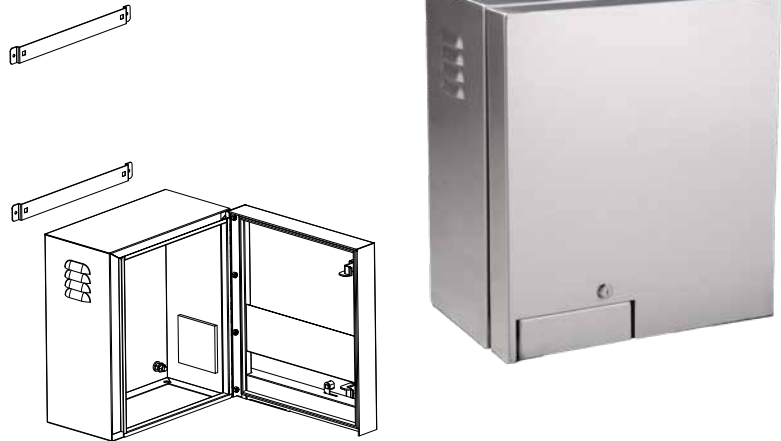

**SB-16SSW
16" Wide Enclosure**

- 16" Wide, 18" High, 10" Deep
- Two point locking door
- Padlock security provisions
- Wall mount brackets and bottom plate included
- Pre-drilled removable backboard
- NEMA TYPE 3R Weatherproof

SPECIFICATION ON PAGE 17**PED-16SSW
4" Riser Pedestal**

- 16" Wide, 4" High, 8" Deep
- Stainless Steel
- For optional floor mounting

**SB-18SSW
18" Wide Enclosure**

- 18" Wide, 36" High, 12" Deep
- Three point locking door
- Padlock security provisions
- Wall mount brackets and bottom plate included
- Pre-drilled removable backboard
- NEMA TYPE 3R Weatherproof

SPECIFICATION ON PAGE 17

**SB-24SSW
24" Wide Enclosure**

- 24" Wide, 36" High, 12" Deep
- Three point locking door
- Padlock security provisions
- Wall mount brackets and bottom plate included
- Pre-drilled removable backboard
- NEMA TYPE 3R Weatherproof

SPECIFICATION ON PAGE 17**SB-36SSW
36" Wide Enclosure**

- 36" Wide, 36" High, 12" Deep
- Three point locking doors
- Padlock security provisions
- Wall mount brackets and bottom plate included
- Two Pre-drilled removable backboards
- NEMA TYPE 3R Weatherproof