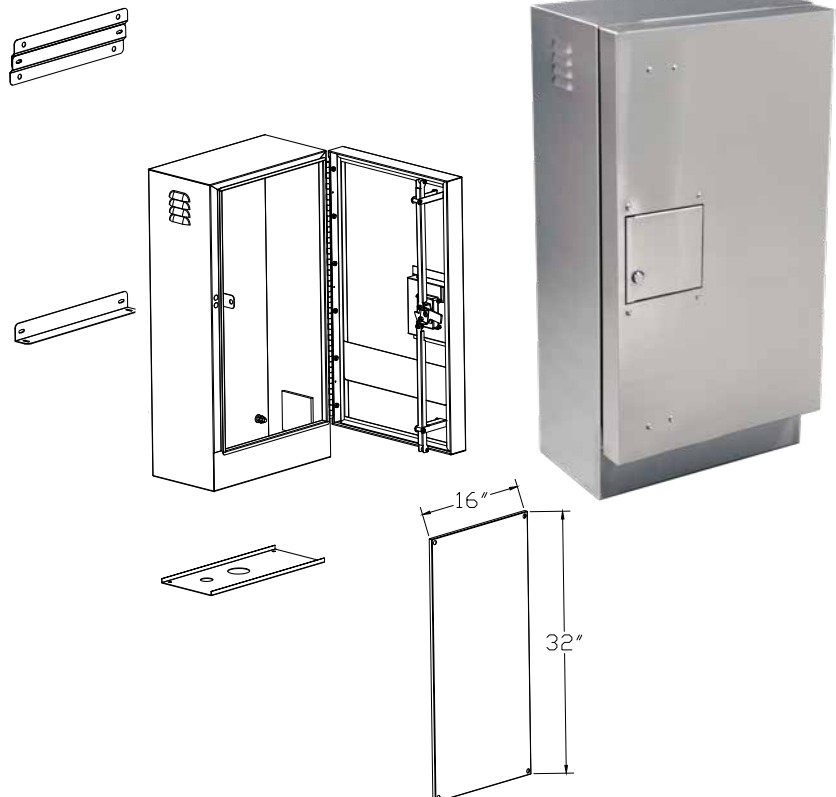

**SB-16SSW
16" Wide Enclosure**

- 16" Wide, 18" High, 10" Deep
- Two point locking door
- Padlock security provisions
- Wall mount brackets and bottom plate included
- Pre-drilled removable backboard
- NEMA TYPE 3R Weatherproof

SPECIFICATION ON PAGE 17**PED-16SSW
4" Riser Pedestal**

- 16" Wide, 4" High, 8" Deep
- Stainless Steel
- For optional floor mounting

**SB-18SSW
18" Wide Enclosure**

- 18" Wide, 36" High, 12" Deep
- Three point locking door
- Padlock security provisions
- Wall mount brackets and bottom plate included
- Pre-drilled removable backboard
- NEMA TYPE 3R Weatherproof

SPECIFICATION ON PAGE 17

**SB-24SSW
24" Wide Enclosure**

- 24" Wide, 36" High, 12" Deep
- Three point locking door
- Padlock security provisions
- Wall mount brackets and bottom plate included
- Pre-drilled removable backboard
- NEMA TYPE 3R Weatherproof

SPECIFICATION ON PAGE 17**SB-36SSW
36" Wide Enclosure**

- 36" Wide, 36" High, 12" Deep
- Three point locking doors
- Padlock security provisions
- Wall mount brackets and bottom plate included
- Two Pre-drilled removable backboards
- NEMA TYPE 3R Weatherproof