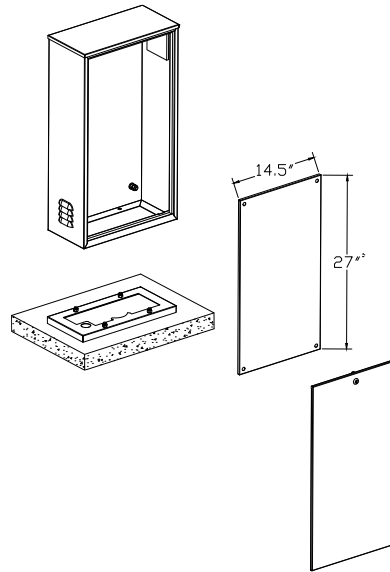

**LD-16S  
16" Wide Enclosure**

- 16.75" Wide, 30" High, 8.25" Deep
- Flush mounted drop in keyed locking door
- Mounting template and J bolt anchors included
- Pre-drilled removable backboard
- NEMA TYPE 3R Weatherproof

**SPECIFICATION ON PAGE 18****PED-LD16  
12" Riser Pedestal**

- 16.75" Wide, 12" High, 8.25" Deep
- Stainless Steel
- Hardware installed

**LD-16SW  
16" Wide Wall Mount  
Enclosure**

- 16.75" Wide, 30" High, 8.25" Deep
- Hinged keyed lock door
- Wall mount brackets and bottom plate included
- Pre-drilled removable backboard
- NEMA TYPE 3R Weatherproof

**SPECIFICATION ON PAGE 19**

**LD-18SW  
18" Wide Wall Mount  
Cabinet**

- 18.5" Wide, 18.5" High, 8" Deep
- Hinged keyed lock door
- Wall mount brackets and bottom plate included
- Pre-drilled removable back-board
- NEMA TYPE 3R Weatherproof

**SPECIFICATION ON PAGE 20****LD-16T  
16" Wide Wall Mount  
Cabinet**

- 16.75" Wide, 18.5" High, 8" Deep
- Hinged keyed lock door
- Bottom plate included
- Pre-drilled removable back-board
- NEMA TYPE 3R Weatherproof