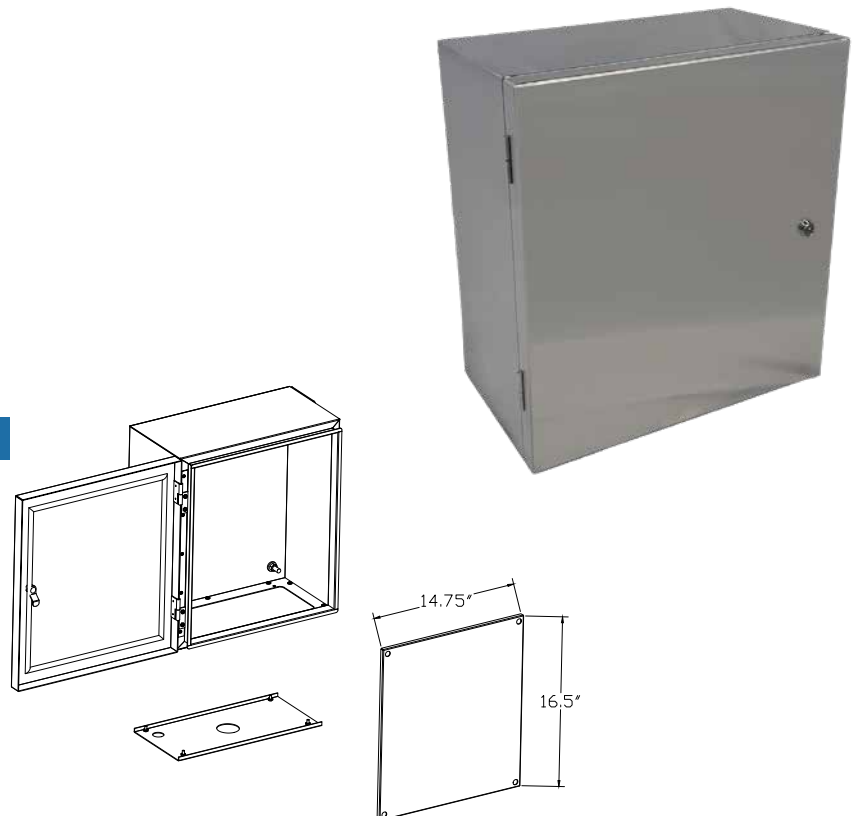

**LD-16T
16" Wide Wall Mount
Cabinet**

- 16.75" Wide, 18.5" High, 8" Deep
- Hinged keyed lock door
- Bottom plate included
- Pre-drilled removable back-board
- NEMA TYPE 3R Weatherproof

SPECIFICATION ON PAGE 20