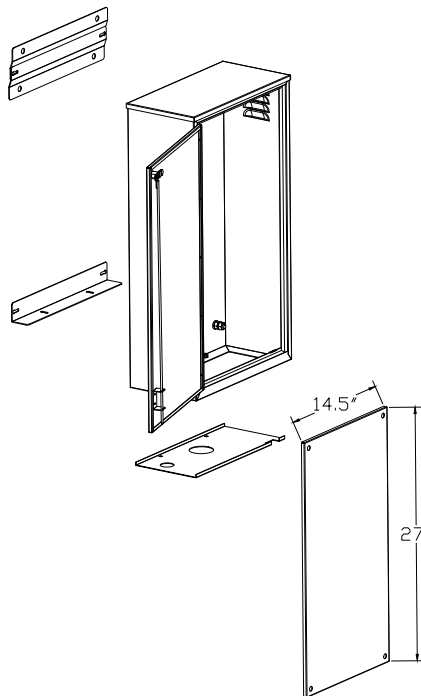

**LD-16S  
16" Wide Enclosure**

- 16.75" Wide, 30" High, 8.25" Deep
- Flush mounted drop in keyed locking door
- Mounting template and J bolt anchors included
- Pre-drilled removable backboard
- NEMA TYPE 3R Weatherproof

**SPECIFICATION ON PAGE 18****PED-LD16  
12" Riser Pedestal**

- 16.75" Wide, 12" High, 8.25" Deep
- Stainless Steel
- Hardware installed

**LD-16SW  
16" Wide Wall Mount  
Enclosure**

- 16.75" Wide, 30" High, 8.25" Deep
- Hinged keyed lock door
- Wall mount brackets and bottom plate included
- Pre-drilled removable backboard
- NEMA TYPE 3R Weatherproof

**SPECIFICATION ON PAGE 19**

**LD-18SW  
18" Wide Wall Mount  
Cabinet**

- 18.5" Wide, 18.5" High, 8" Deep
- Hinged keyed lock door
- Wall mount brackets and bottom plate included
- Pre-drilled removable back-board
- NEMA TYPE 3R Weatherproof

**SPECIFICATION ON PAGE 20****LD-16T  
16" Wide Wall Mount  
Cabinet**

- 16.75" Wide, 18.5" High, 8" Deep
- Hinged keyed lock door
- Bottom plate included
- Pre-drilled removable back-board
- NEMA TYPE 3R Weatherproof