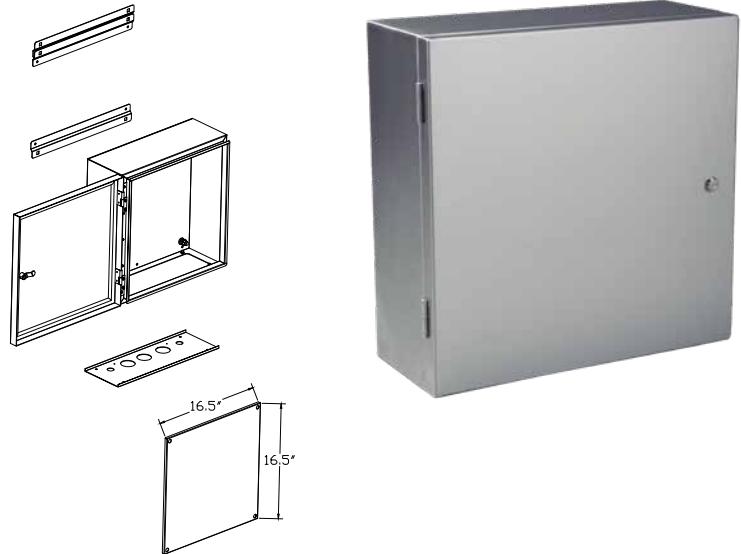

**LD-16S  
16" Wide Enclosure**

- 16.75" Wide, 30" High, 8.25" Deep
- Flush mounted drop in keyed locking door
- Mounting template and J bolt anchors included
- Pre-drilled removable backboard
- NEMA TYPE 3R Weatherproof

**SPECIFICATION ON PAGE 18****PED-LD16  
12" Riser Pedestal**

- 16.75" Wide, 12" High, 8.25" Deep
- Stainless Steel
- Hardware installed

**LD-16SW  
16" Wide Wall Mount  
Enclosure**

- 16.75" Wide, 30" High, 8.25" Deep
- Hinged keyed lock door
- Wall mount brackets and bottom plate included
- Pre-drilled removable backboard
- NEMA TYPE 3R Weatherproof

**SPECIFICATION ON PAGE 19**

**LD-18SW  
18" Wide Wall Mount  
Cabinet**

- 18.5" Wide, 18.5" High, 8" Deep
- Hinged keyed lock door
- Wall mount brackets and bottom plate included
- Pre-drilled removable back-board
- NEMA TYPE 3R Weatherproof

**SPECIFICATION ON PAGE 20****LD-16T  
16" Wide Wall Mount  
Cabinet**

- 16.75" Wide, 18.5" High, 8" Deep
- Hinged keyed lock door
- Bottom plate included
- Pre-drilled removable back-board
- NEMA TYPE 3R Weatherproof