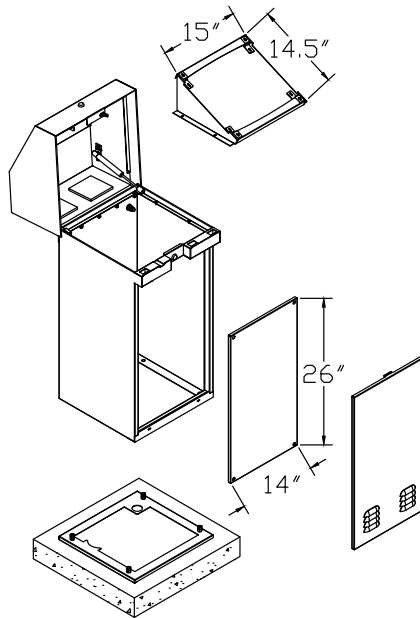

**SB-16SS
16" Wide Enclosure**

- 16" Wide, 38" High, 15.5" Deep
- Heavy-duty continuous hinge
- Three point locking latch with padlock provisions
- Standard tray and removable backboard
- Mounting template and J bolt anchors included
- NEMA TYPE 3R Weatherproof

SPECIFICATION ON PAGE 16**PED-16SS
12" Riser Pedestal**

- 16" Wide, 12" High, 15.5" Deep
- Stainless Steel
- Hardware installed

**SB-22SS
24" Wide Enclosure**

- 24" Wide, 38" High, 17" Deep
- Heavy-duty continuous hinge
- Three point locking latch with padlock provisions
- Standard tray and removable backboard
- Mounting template and J bolt anchors included
- NEMA TYPE 3R Weatherproof