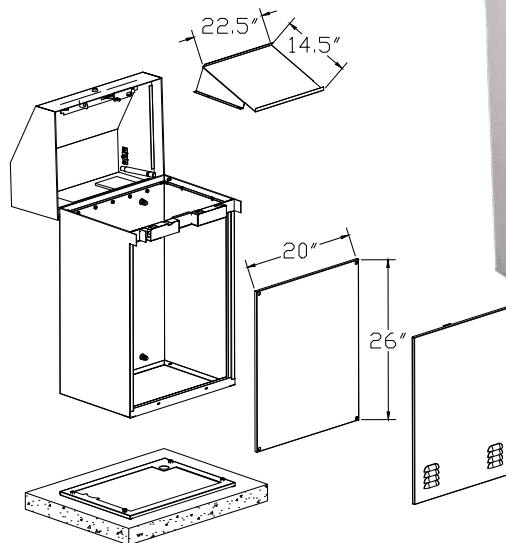

**SB-22SS
24" Wide Enclosure**

- 24" Wide, 38" High, 17" Deep
- Heavy-duty continuous hinge
- Three point locking latch with padlock provisions
- Standard tray and removable backboard
- Mounting template and J bolt anchors included
- NEMA TYPE 3R Weatherproof

SPECIFICATION ON PAGE 16