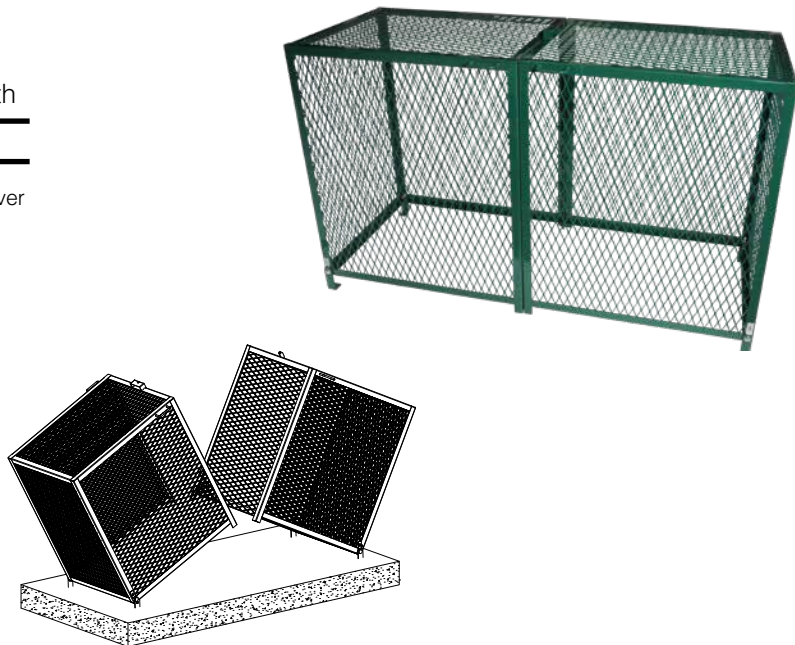

**Front Entry  
Expanded Metal Cage**

	Width	Height	Depth
BC-30CR	30"	25.5"	12"
BC-45CR	45"	31.5"	18"

Note: For inside dimensions, see Backflow Cover Sizing Chart on pages 28-29.

- No. 9 flattened expanded metal powder coated with a polyester TGIC coating
- Easy lift handles and hinges provide access for maintenance
- Accepts padlock
- Minimized surface area deters graffiti
- 1 year limited warranty

**SPECIFICATIONS ON PAGE 38**

**Clamshell Entry  
Expanded Metal Cage**

	Width	Height	Depth
BC-75CR	75"	43.5"	30"

Note: For inside dimensions, see Backflow Cover Sizing Chart on pages 28-29.

- No. 9 flattened expanded metal powder coated with a polyester TGIC coating
- Easy lift handles and hinges provide full access for maintenance
- Accepts padlock
- Minimized surface area deters graffiti
- 1 year limited warranty

**SPECIFICATIONS ON PAGE 38**

**Apollo**
**4A-200 Series**

	Length	Installed	Nip	Nip Total	Elbow Total	Total Inches	Alum	Smooth	Expanded
3/4"	12.75	20.00	3.00	5.00	4.00	21.75	SBBC-30AL	SBBC-30SS & CR	BC-30CR
1"	14.75	20.00	3.00	5.00	5.00	24.75	SBBC-30AL	SBBC-30SS & CR	BC-30CR
1 1/4"	18.75	22.00	3.00	5.00	5.50	29.25	SBBC-45AL	SBBC-45SS & CR	BC-45CR
1 1/2"	18.75	22.00	3.00	5.00	6.00	29.75	SBBC-45AL	SBBC-45SS & CR	BC-45CR
2"	20.25	23.00	3.00	5.00	7.50	32.75	SBBC-45AL	SBBC-45SS & CR	BC-45CR

**FEBCO**
**825Y & LF860**

	Length	Installed	Nip	Nip Total	Elbow Total	Total Inches	Alum	Smooth	Expanded
3/4"	12.00	19.00	3.00	5.00	4.00	21.00	SBBC-30AL	SBBC-30SS & CR	BC-30CR
1"	12.75	20.00	3.00	5.00	5.00	22.75	SBBC-30AL	SBBC-30SS & CR	BC-30CR
1 1/4"	16.00	22.00	3.00	5.00	5.50	26.50	SBBC-30AL	SBBC-30SS & CR	BC-30CR
1 1/2"	17.00	22.00	3.00	5.00	6.00	28.00	SBBC-45AL	SBBC-45SS & CR	BC-45CR
2"	17.75	22.00	3.00	5.00	7.50	30.25	SBBC-45AL	SBBC-45SS & CR	BC-45CR