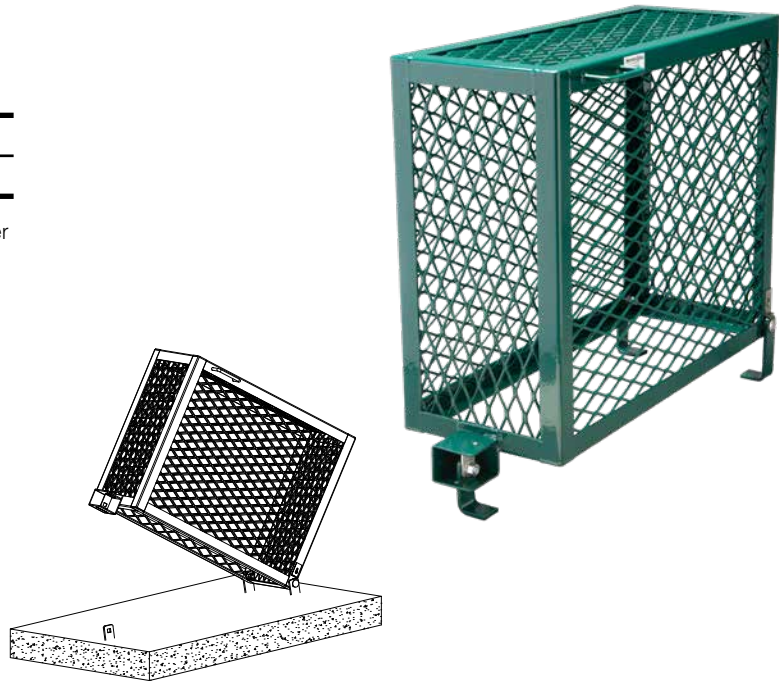

**Front Entry  
Expanded Metal Cage**

	Width	Height	Depth
BC-30CR	30"	25.5"	12"
BC-45CR	45"	31.5"	18"

Note: For inside dimensions, see Backflow Cover Sizing Chart on pages 28-29.

- No. 9 flattened expanded metal powder coated with a polyester TGIC coating
- Easy lift handles and hinges provide access for maintenance
- Accepts padlock
- Minimized surface area deters graffiti
- 1 year limited warranty

**SPECIFICATIONS ON PAGE 38**

**Clamshell Entry  
Expanded Metal Cage**

	Width	Height	Depth
BC-75CR	75"	43.5"	30"

Note: For inside dimensions, see Backflow Cover Sizing Chart on pages 28-29.

- No. 9 flattened expanded metal powder coated with a polyester TGIC coating
- Easy lift handles and hinges provide full access for maintenance
- Accepts padlock
- Minimized surface area deters graffiti
- 1 year limited warranty

**SPECIFICATIONS ON PAGE 38**

**Apollo**
**4A-200 Series**

	Length	Installed	Nip	Nip Total	Elbow Total	Total Inches	Alum	Smooth	Expanded
3/4"	12.75	20.00	3.00	5.00	4.00	21.75	SBBC-30AL	SBBC-30SS & CR	BC-30CR
1"	14.75	20.00	3.00	5.00	5.00	24.75	SBBC-30AL	SBBC-30SS & CR	BC-30CR
1 1/4"	18.75	22.00	3.00	5.00	5.50	29.25	SBBC-45AL	SBBC-45SS & CR	BC-45CR
1 1/2"	18.75	22.00	3.00	5.00	6.00	29.75	SBBC-45AL	SBBC-45SS & CR	BC-45CR
2"	20.25	23.00	3.00	5.00	7.50	32.75	SBBC-45AL	SBBC-45SS & CR	BC-45CR